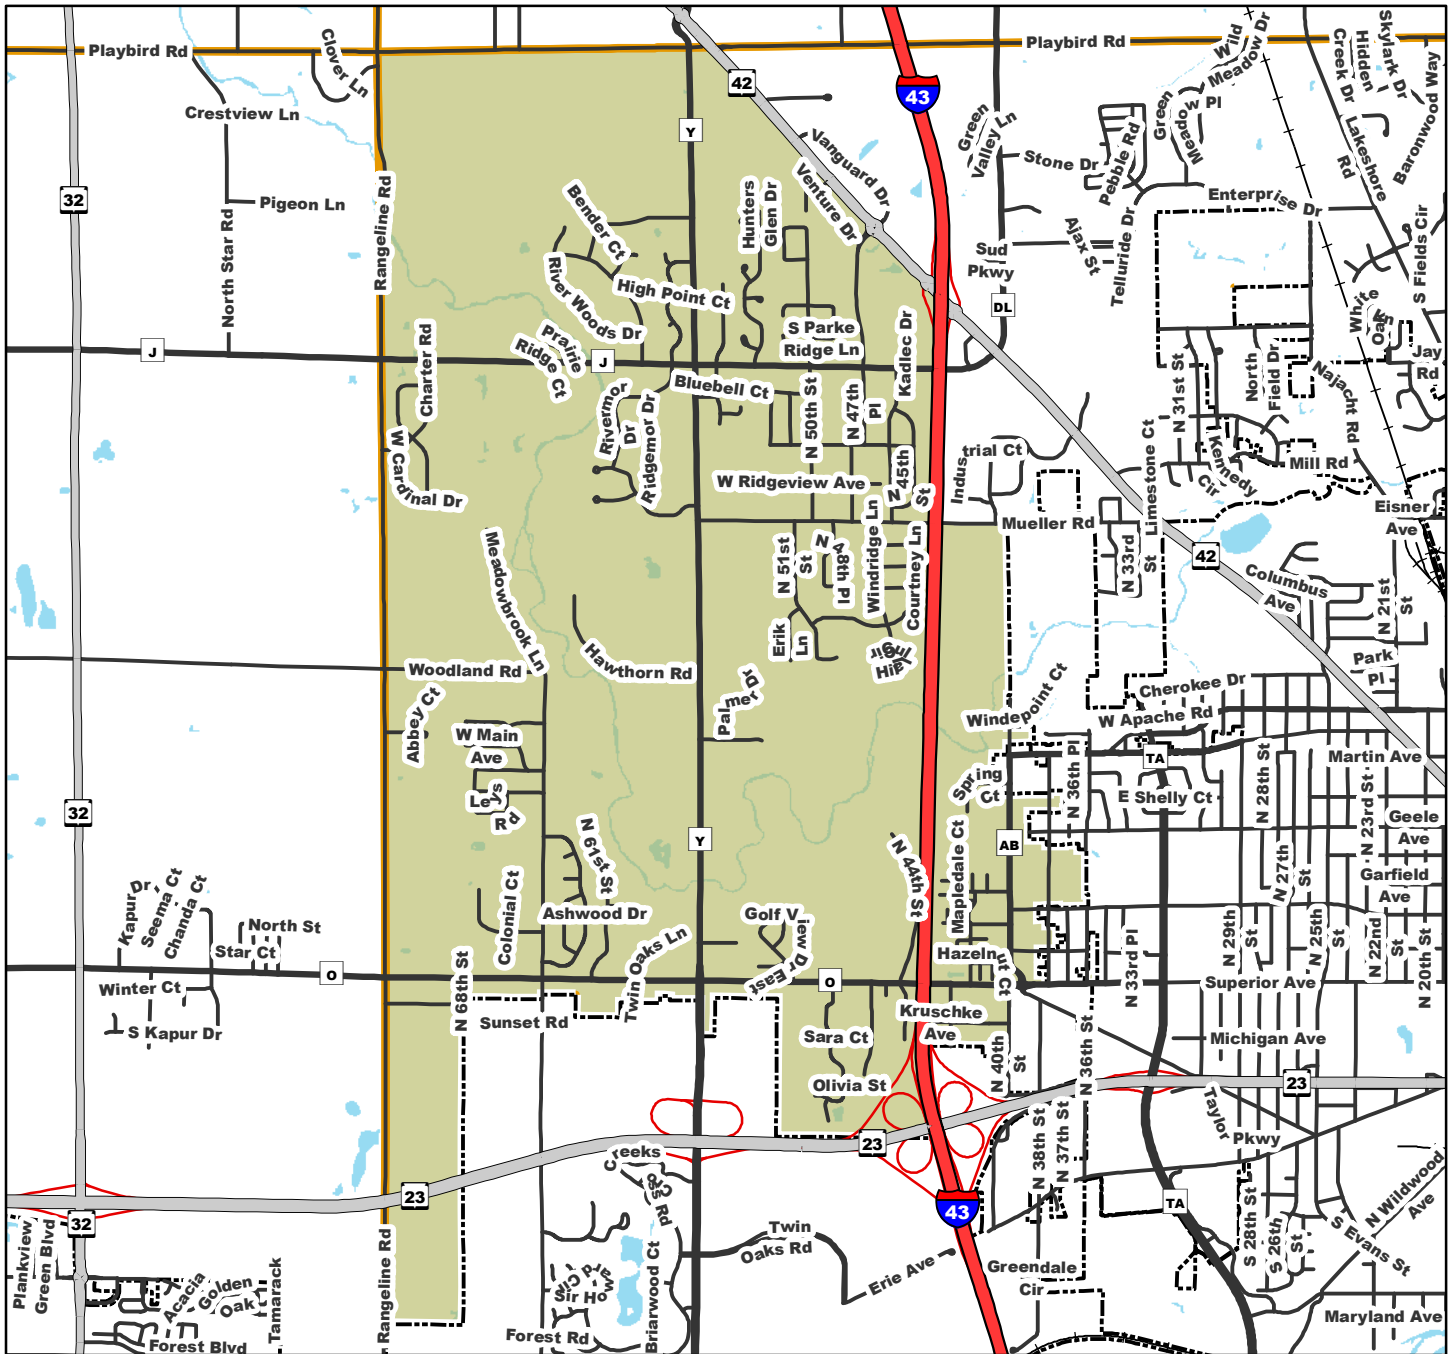

Sheboygan County Supervisory District No 11

District Description :

Town of Sheboygan – Wards 4-9 - That portion of the Town of Sheboygan commencing at the intersection of Playbird Road and Rangeline Road, South on Rangeline Road to the Village of Kohler, East along the Village of Kohler to Interstate 43, North on Interstate 43 along the City of Sheboygan, East along the City of Sheboygan to North 40th Street, North on North 40th Street to County Road O, East on County Road O to the City of Sheboygan, North along the City of Sheboygan to Mueller Road, West on Mueller Road to Interstate 43, North on Interstate 43 to State Highway 42, Northwest on State Highway 42 to Playbird Road, West on Playbird Road to Rangeline Road.

All boundary lines are intended to follow the center of streets or highways or rivers unless otherwise specifically designated. All references to City or Village limits refer to the boundaries in effect as of March 19, 2018. Annexations taking place after this date, except for annexations of vacant land, may constitute new wards and as such will not affect the districts described.