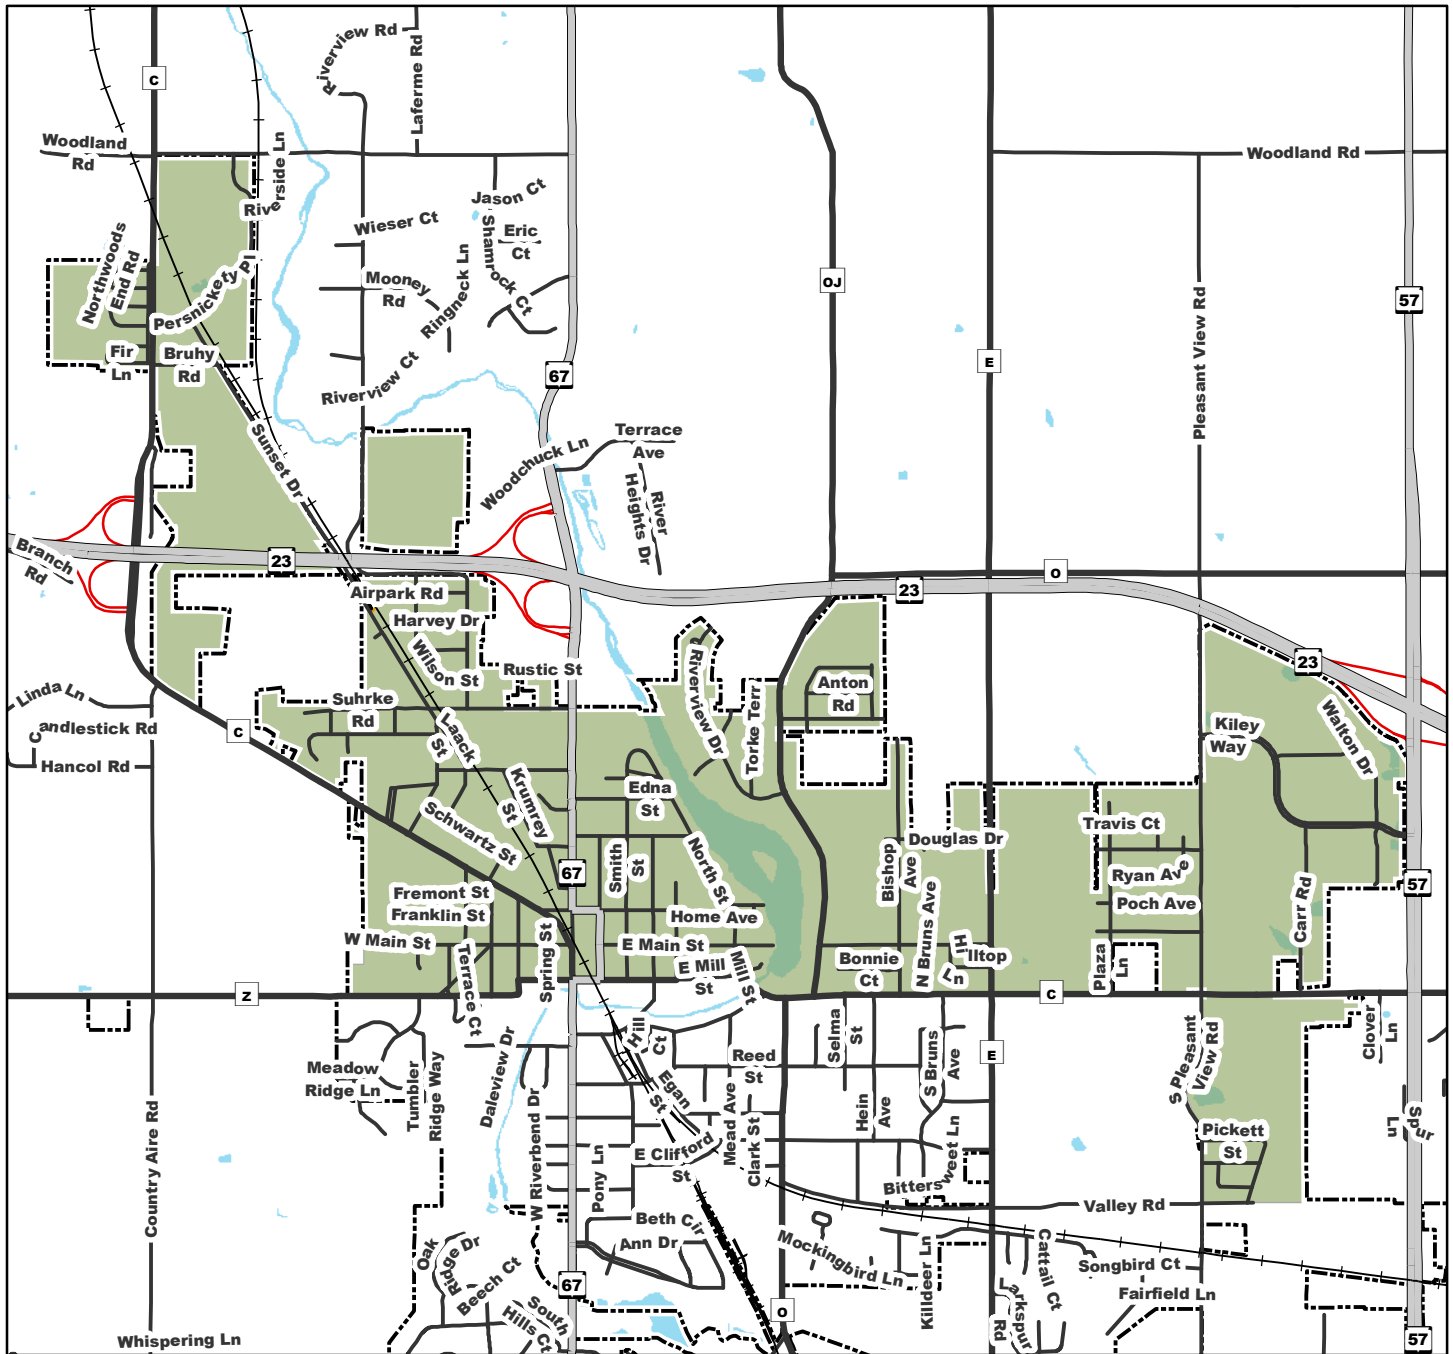

# Sheboygan County Supervisory District No 16

## District Description :

City of Plymouth Wards 1-6 - That portion of the City of Plymouth North of the line commencing at the Western boundary of the City of Plymouth and Summit Street, East on Summit Street to North Pleasant Street, North on North Pleasant Street to West / East Mill Street, East on Mill Street to Eastern Avenue, East on Eastern Avenue to South Pleasantview Road, South on South Pleasantview Road to Valley Road, East on Valley Road to the Eastern boundary of the City of Plymouth, and including that portion annexed by City Ordinance No. 2 of 2015, City Ordinance No. 18 of 2016 and City Ordinance Nos. 1 & 3 of 2017.

All boundary lines are intended to follow the center of streets or highways or rivers unless otherwise specifically designated. All references to City or Village limits refer to the boundaries in effect as of March 19, 2018. Annexations taking place after this date, except for annexations of vacant land, may constitute new wards and as such will not affect the districts described.