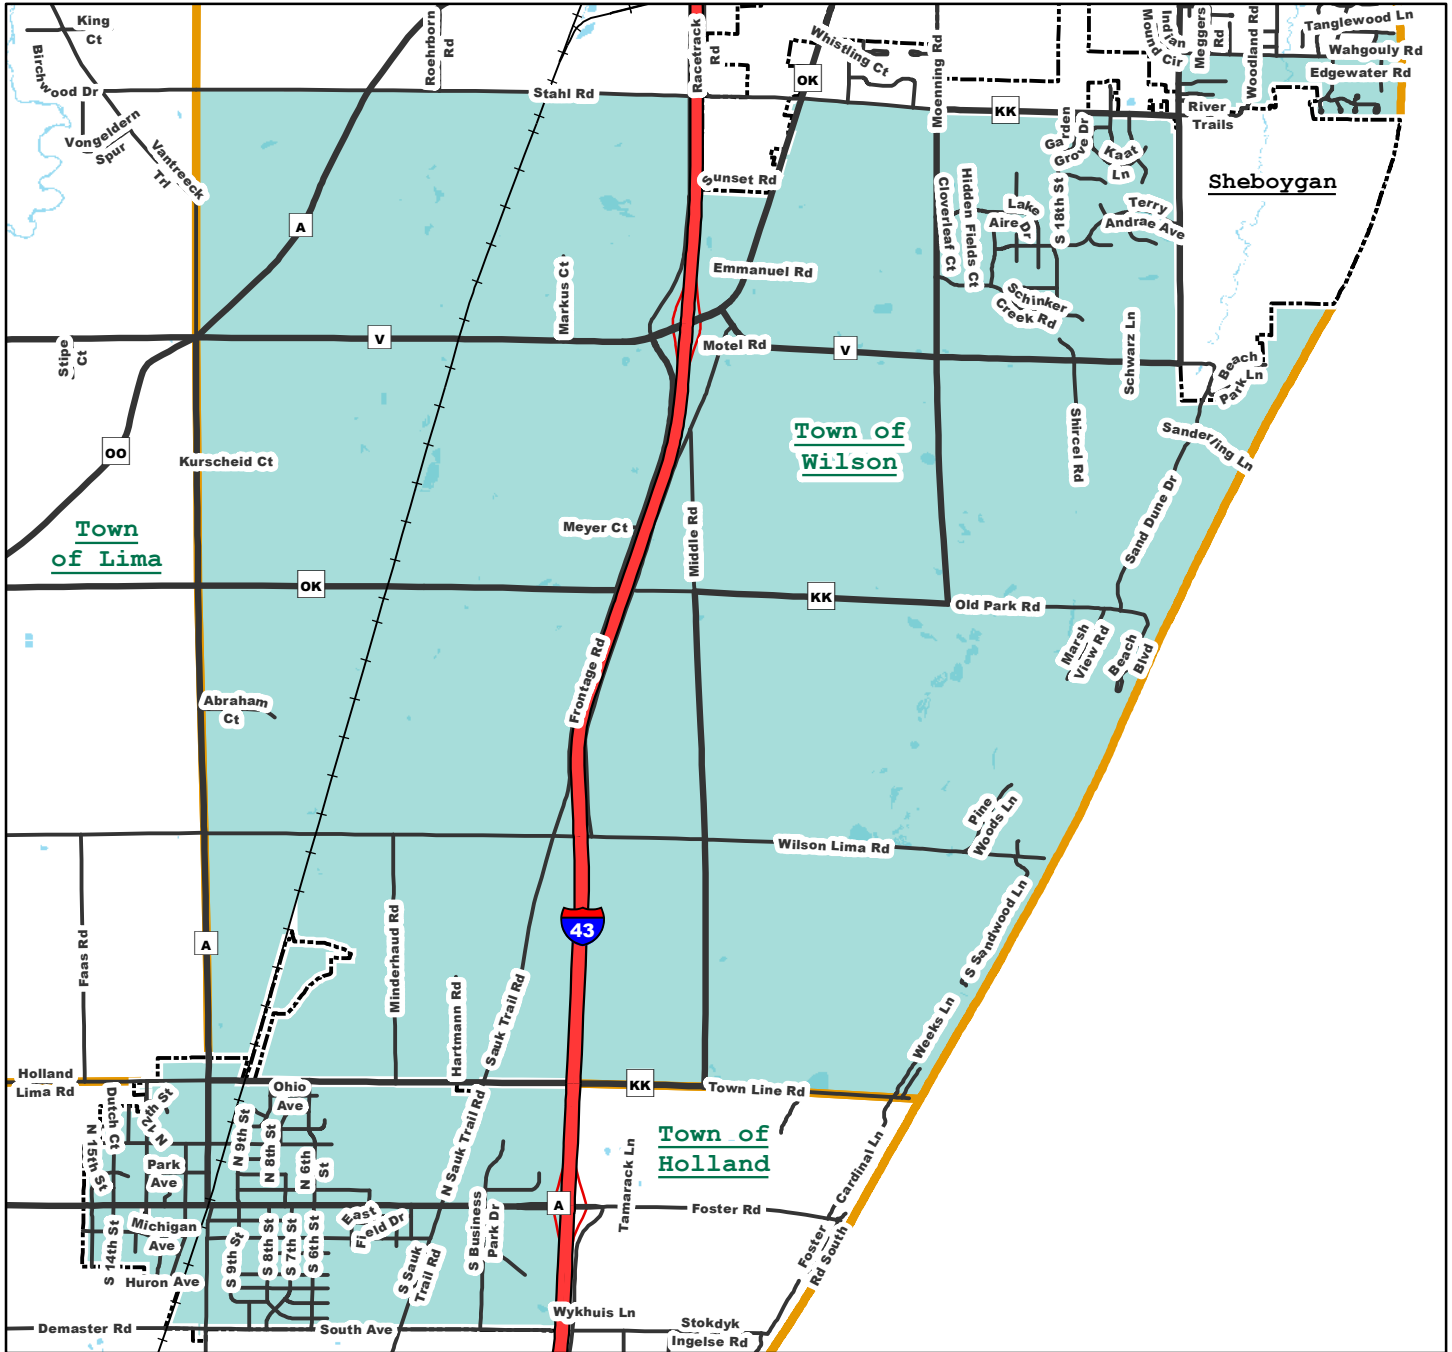

Sheboygan County Supervisory District No 21

District Description :

Town of Wilson Wards 1-2 - That portion of the Town of Wilson South of the line commencing at the Western boundary of the Town of Wilson at Stahl Road, East on Stahl Road, also known as County Road KK, to South 12th Street, also known as County Road KK, North on South 12th Street to Indian Mound Road, East on Indian Mound Road to Evergreen Drive, North on Evergreen Drive to Wahgouly Road, East on Wahgouly Road to Curtiss Drive, North on Curtiss Drive to Pioneer Road, East on Pioneer Road to Lake Michigan. The entire Village of Oostburg.

All boundary lines are intended to follow the center of streets or highways or rivers unless otherwise specifically designated. All references to City or Village limits refer to the boundaries in effect as of March 19, 2018. Annexations taking place after this date, except for annexations of vacant land, may constitute new wards and as such will not affect the districts described.