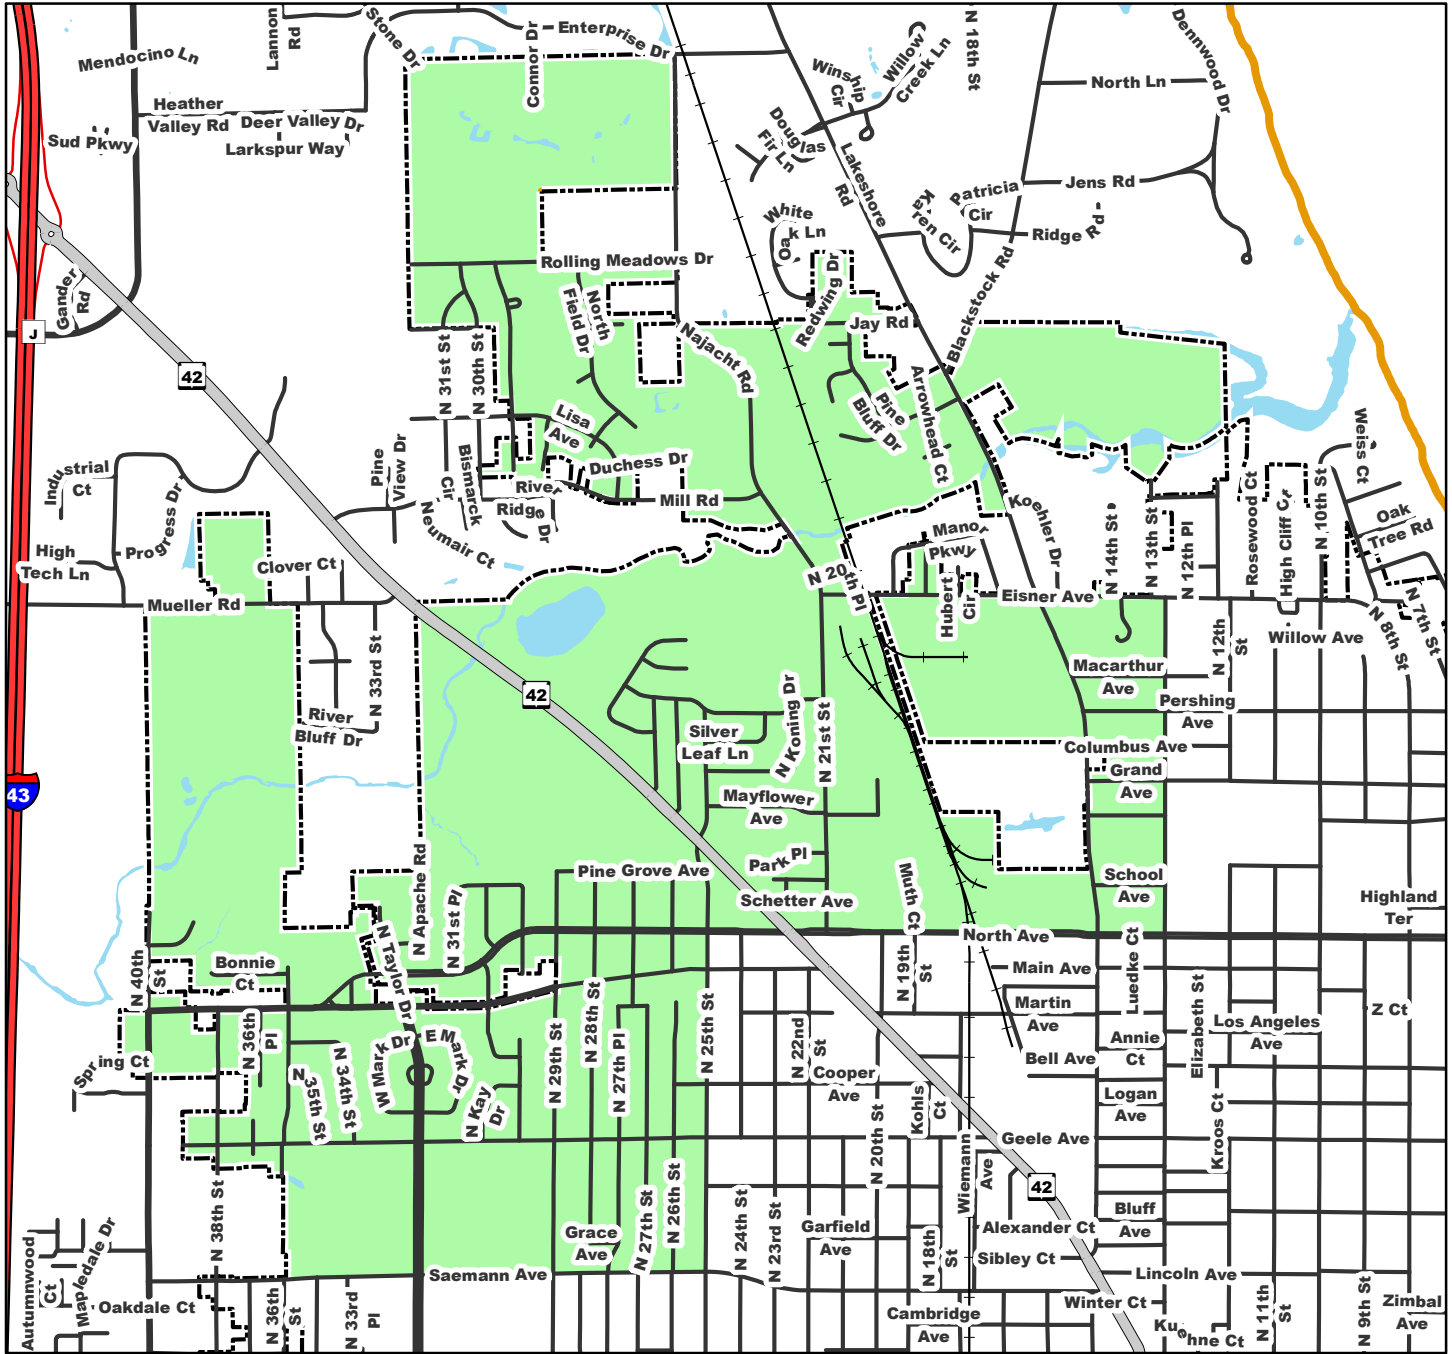

Sheboygan County Supervisory District No 1

District Description :

City of Sheboygan Wards 1 and 2 - That portion of the City of Sheboygan North and West of the line commencing at the West City Limits at Saemann Avenue, East on Saemann Avenue to North 25th Street, North on North 25th Street to North Avenue, East on North Avenue to North 13th Street, North on North 13th Street to Eisner Avenue, West on Eisner Avenue to the City Limits.

All boundary lines are intended to follow the center of streets or highways or rivers unless otherwise specifically designated. All references to City or Village limits refer to the boundaries in effect as of November 2nd, 2021. Annexations taking place after this date, except for annexations of vacant land, may constitute new wards and as such will not affect the districts described.