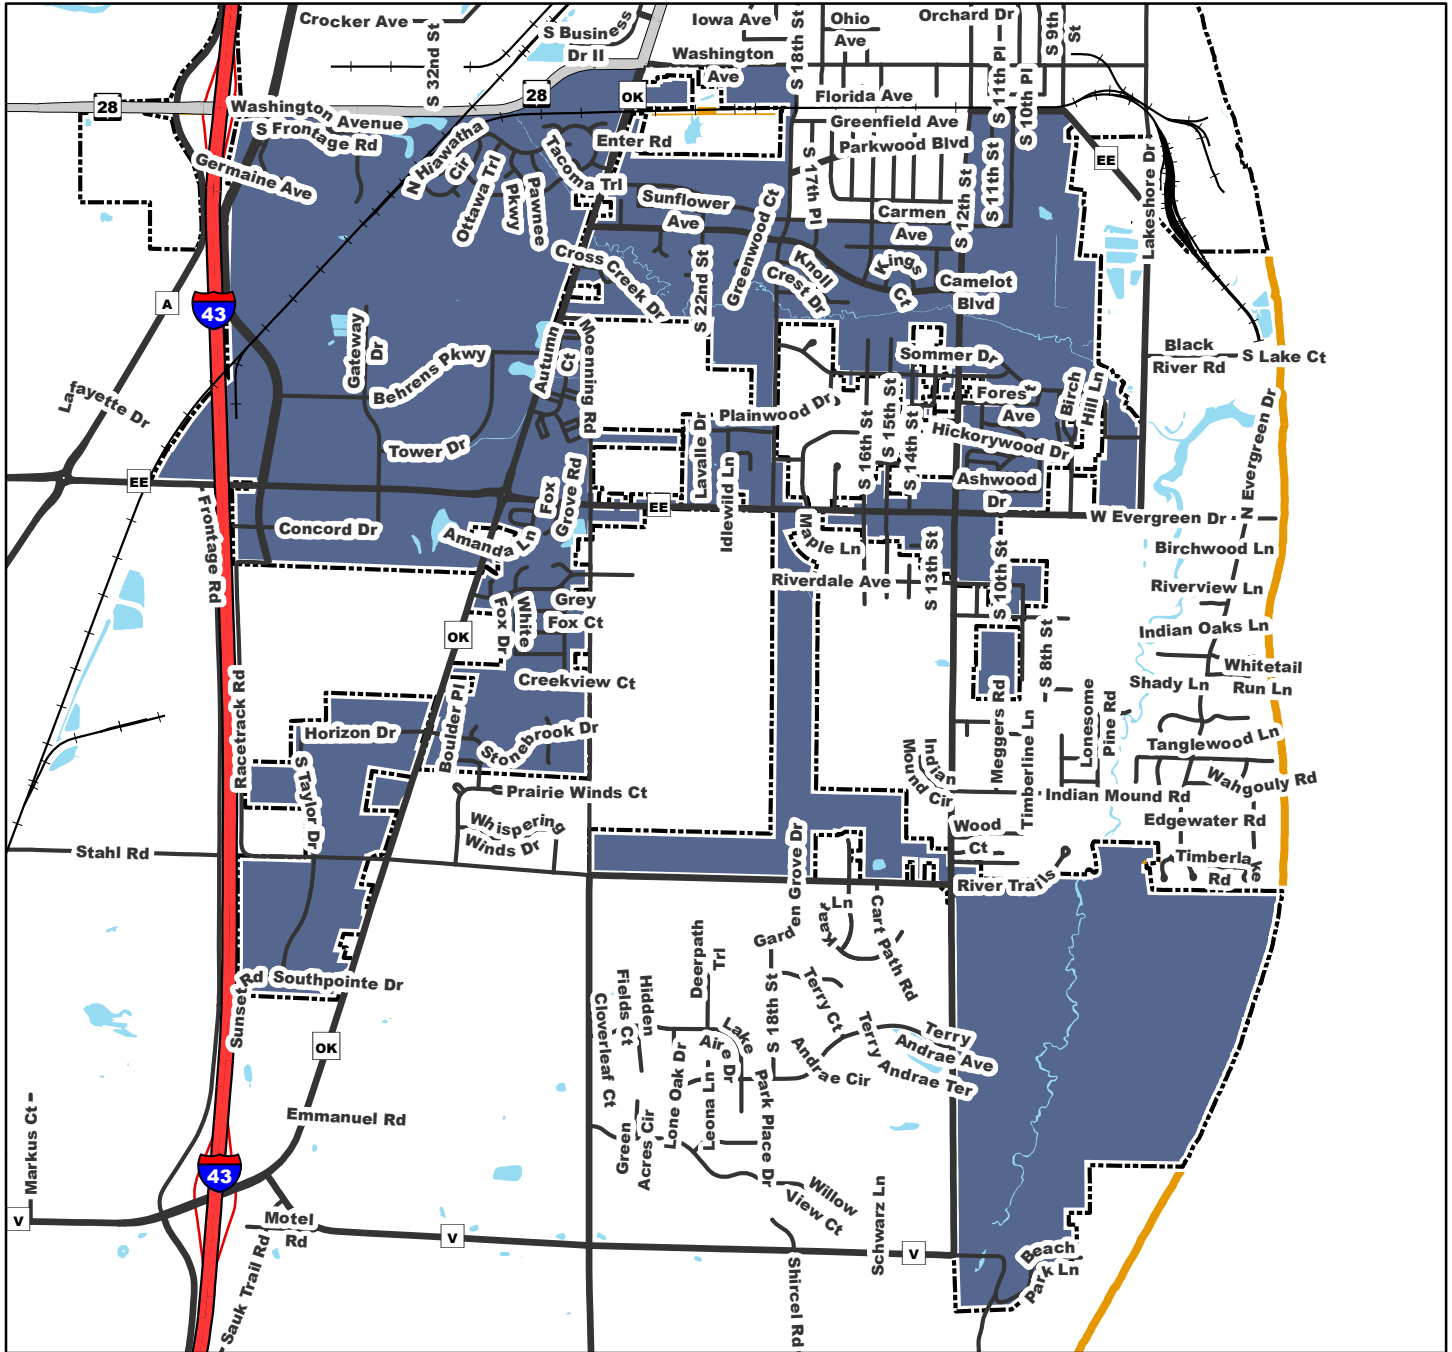

Sheboygan County Supervisory District No 10

District Description :

City of Sheboygan Wards 19 and 20 - That portion of the City of Sheboygan South of the line commencing at the West City Limits and Washington Avenue, East on Washington Avenue to South 18th Street, South on South 18th Street to Carmen Avenue, East on Carmen Avenue to South 12th Street, North on South 12th Street to Greenfield Avenue, East and Southeast on Greenfield Avenue to the East City Limits.

All boundary lines are intended to follow the center of streets or highways or rivers unless otherwise specifically designated. All references to City or Village limits refer to the boundaries in effect as of November 2nd, 2021. Annexations taking place after this date, except for annexations of vacant land, may constitute new wards and as such will not affect the districts described.