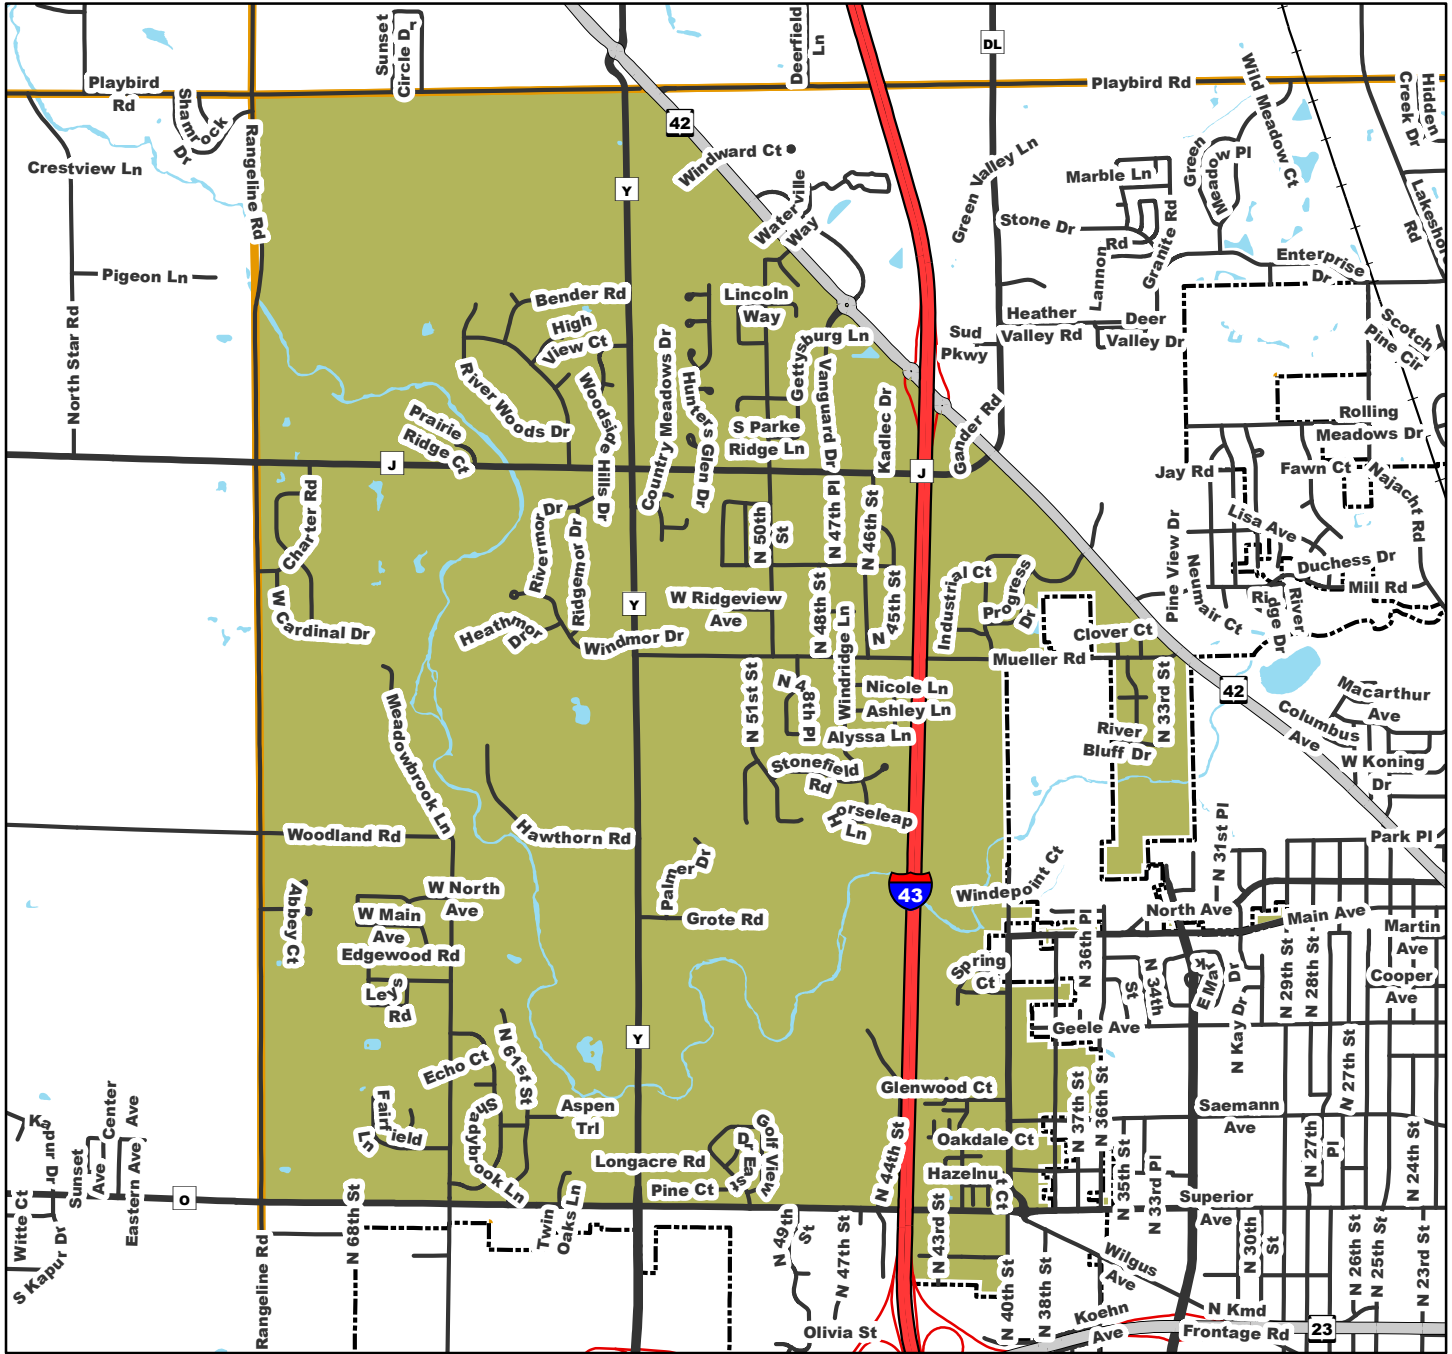

Sheboygan County Supervisory District No 11

District Description :

Town of Sheboygan – Wards 4-9 - That portion of the Town of Sheboygan commencing at the intersection of Playbird Road and Rangeline Road, South on Rangeline Road to Superior Avenue, East along Superior to Interstate 43, South on Interstate 43 to the City of Sheboygan, East along the City of Sheboygan to North 40th Street, North on North 40th Street to Superior Avenue, East on Superior Avenue to North 25th Street, North along North 25th Street to State Highway 42, Northwest on State Highway 42 to Playbird Road, West on Playbird Road to Rangeline Road.

All boundary lines are intended to follow the center of streets or highways or rivers unless otherwise specifically designated. All references to City or Village limits refer to the boundaries in effect as of November 2nd, 2021. Annexations taking place after this date, except for annexations of vacant land, may constitute new wards and as such will not affect the districts described.