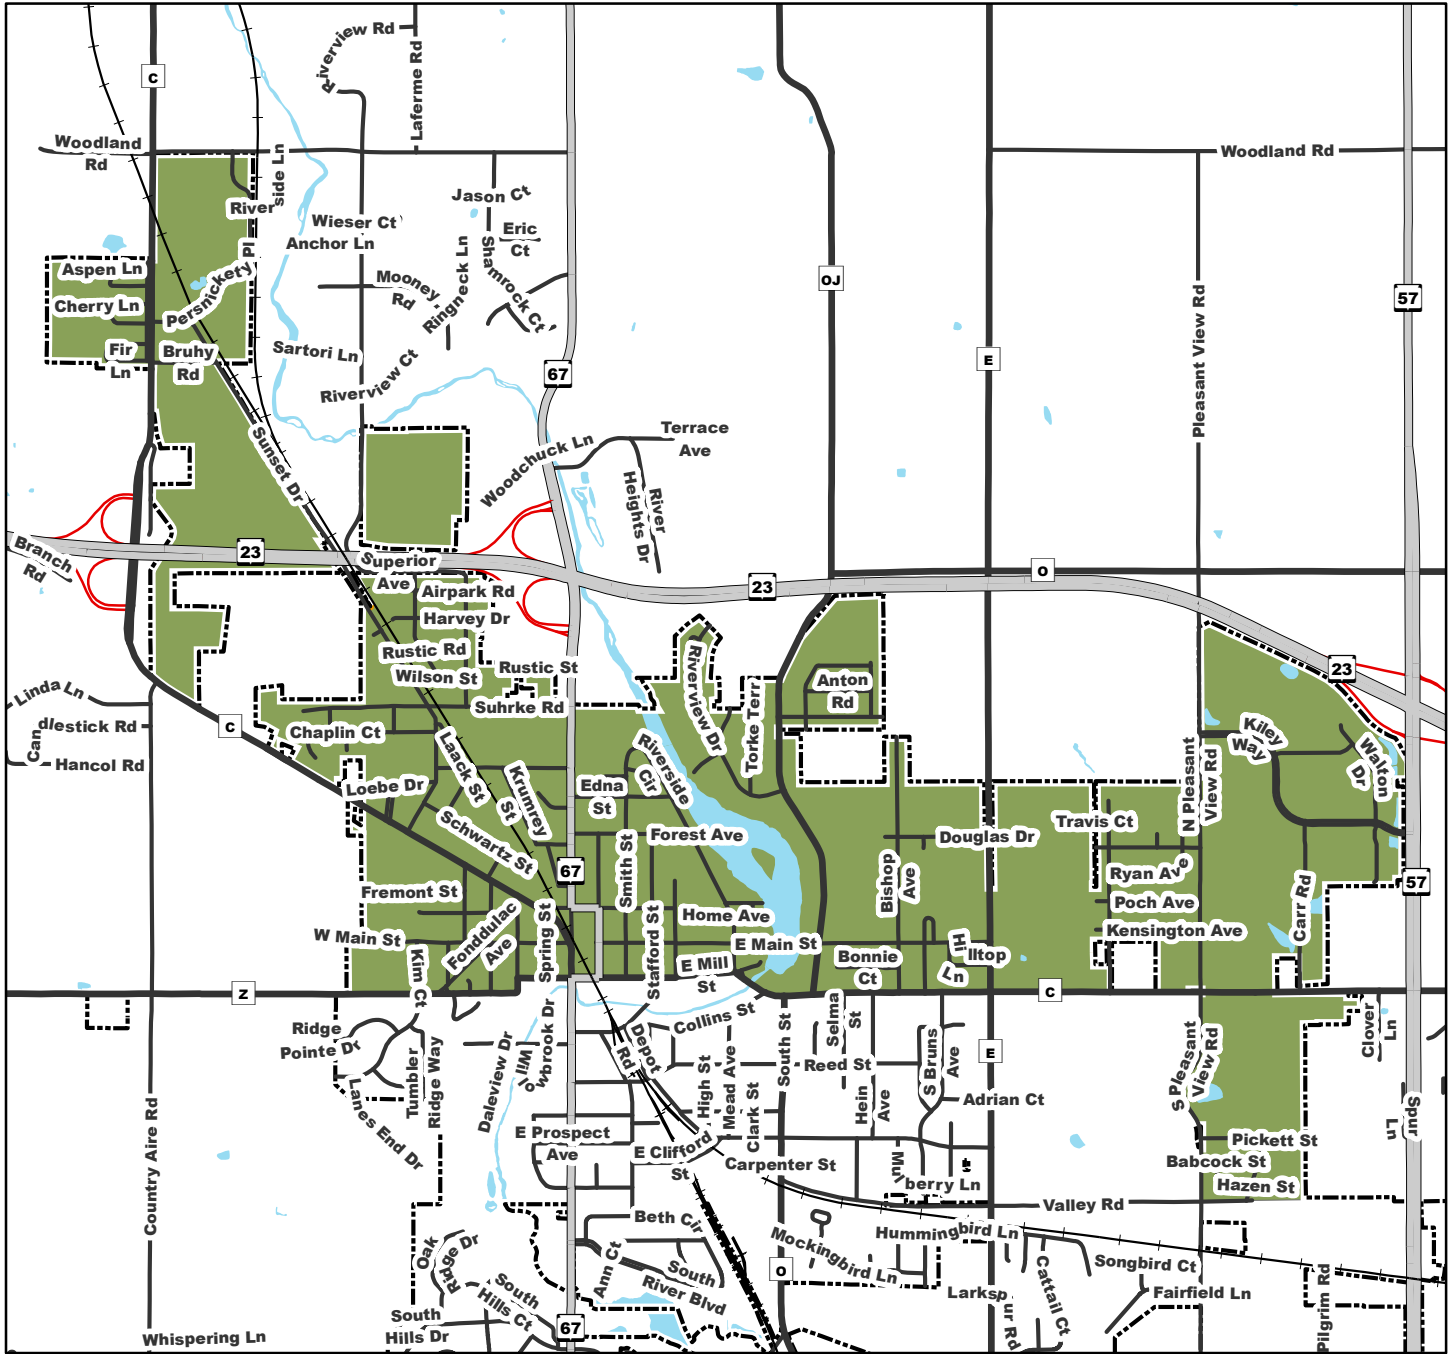

Sheboygan County Supervisory District No 16

District Description :

City of Plymouth Wards 1-6 - That portion of the City of Plymouth North of the line commencing at the Western boundary of the City of Plymouth and Summit Street, East on Summit Street to North Pleasant Street, North on North Pleasant Street to West / East Mill Street, East on Mill Street to Eastern Avenue, East on Eastern Avenue to South Pleasant View Road, South on South Pleasant View Road to Valley Road, East on Valley Road to the Eastern boundary of the City of Plymouth.

All boundary lines are intended to follow the center of streets or highways or rivers unless otherwise specifically designated. All references to City or Village limits refer to the boundaries in effect as of November 2nd, 2021. Annexations taking place after this date, except for annexations of vacant land, may constitute new wards and as such will not affect the districts described.