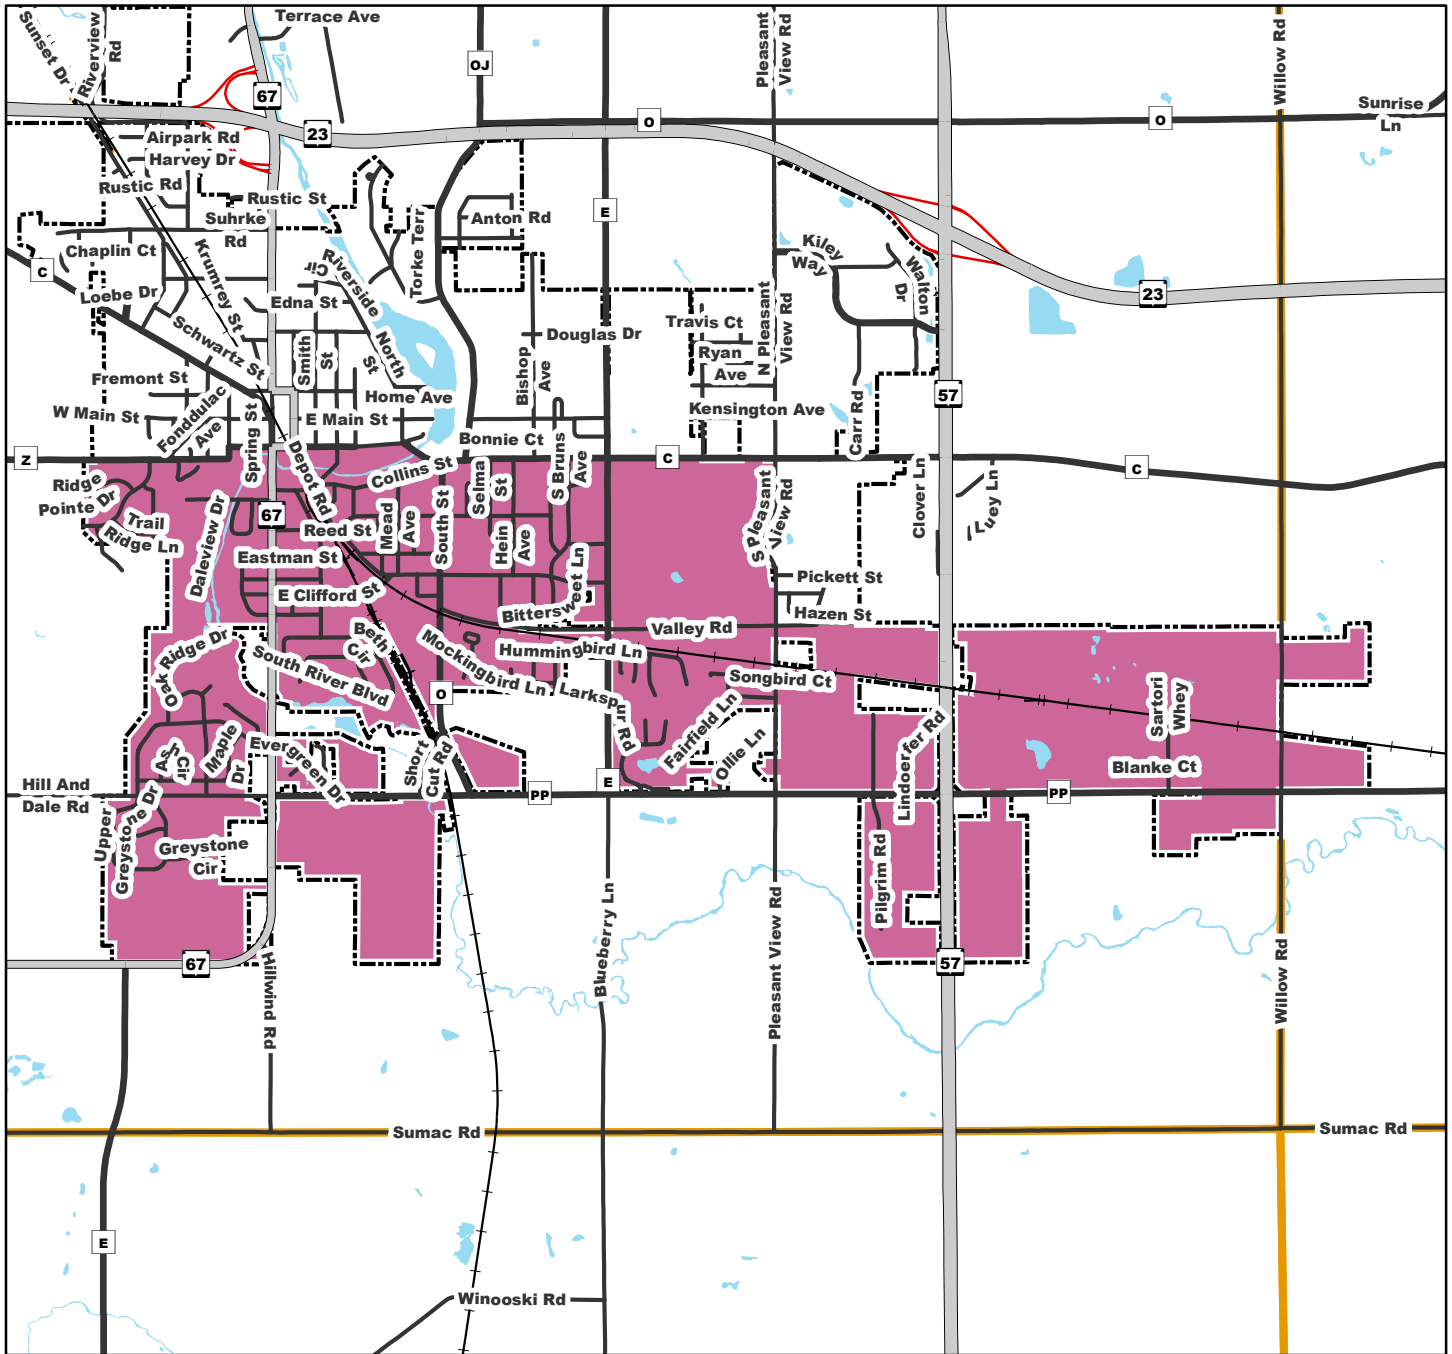

Sheboygan County Supervisory District No 17

District Description :

City of Plymouth Wards 7-12 - That portion of the City of Plymouth South of the line commencing at the Western boundary of the City of Plymouth and Summit Street, East on Summit Street to North Pleasant Street, North on North Pleasant Street to West / East Mill Street, East on Mill Street to Eastern Avenue, East on Eastern Avenue to South Pleasant View Road, South on South Pleasant View Road to Valley Road, East on Valley Road to the Eastern boundary of the City of Plymouth.

All boundary lines are intended to follow the center of streets or highways or rivers unless otherwise specifically designated. All references to City or Village limits refer to the boundaries in effect as of November 2nd, 2021. Annexations taking place after this date, except for annexations of vacant land, may constitute new wards and as such will not affect the districts described.