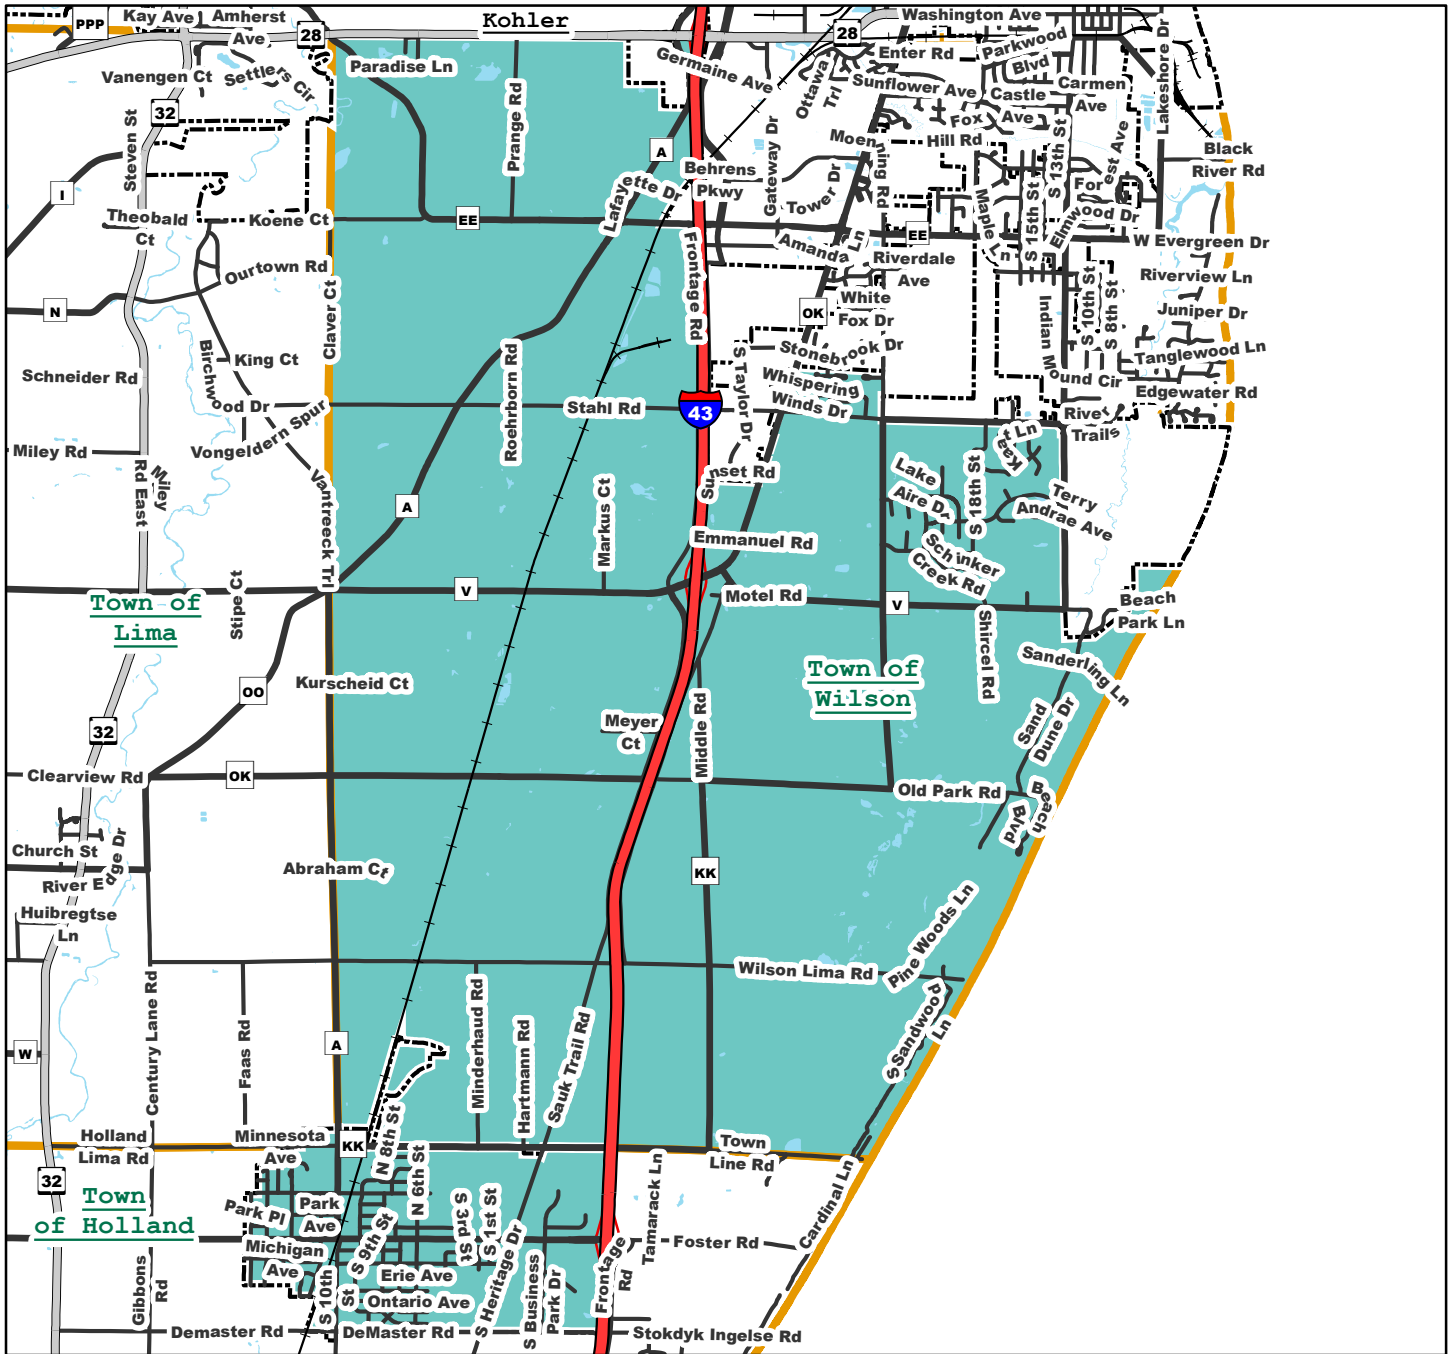

Sheboygan County Supervisory District No 21

District Description :

Town of Wilson Wards 1-2 - That portion of the Town of Wilson lying West of Interstate 43 and South of Stahl Road and Stahl Road extended to Lake Michigan, including a portion bounded by Stahl Road on the South, Moenning Road on the East, and the City of Sheboygan Limits on the North and West.
The entire Village of Oostburg.

All boundary lines are intended to follow the center of streets or highways or rivers unless otherwise specifically designated. All references to City or Village limits refer to the boundaries in effect as of November 2nd, 2021. Annexations taking place after this date, except for annexations of vacant land, may constitute new wards and as such will not affect the districts described.