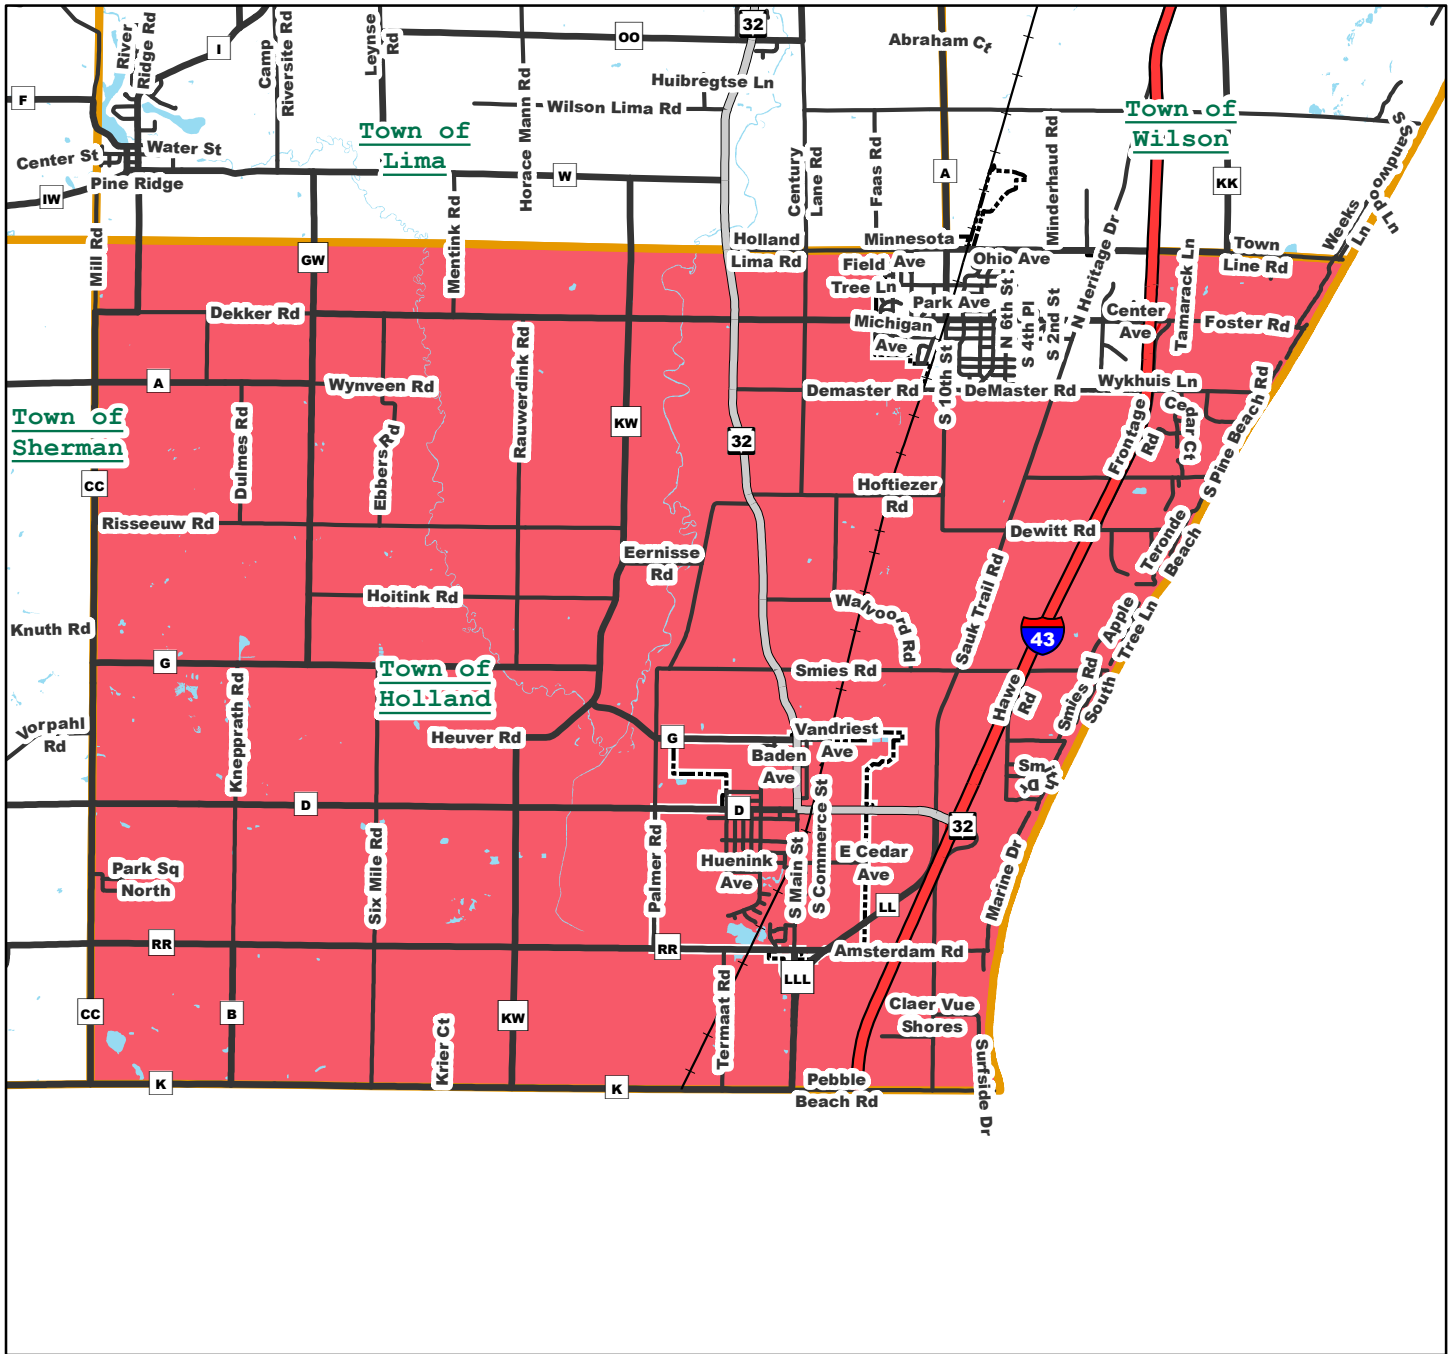

Sheboygan County Supervisory District No 25

District Description :

The entire Town of Holland and the entire Village of Cedar Grove.

All boundary lines are intended to follow the center of streets or highways or rivers unless otherwise specifically designated. All references to City or Village limits refer to the boundaries in effect as of November 2nd, 2021. Annexations taking place after this date, except for annexations of vacant land, may constitute new wards and as such will not affect the districts described.