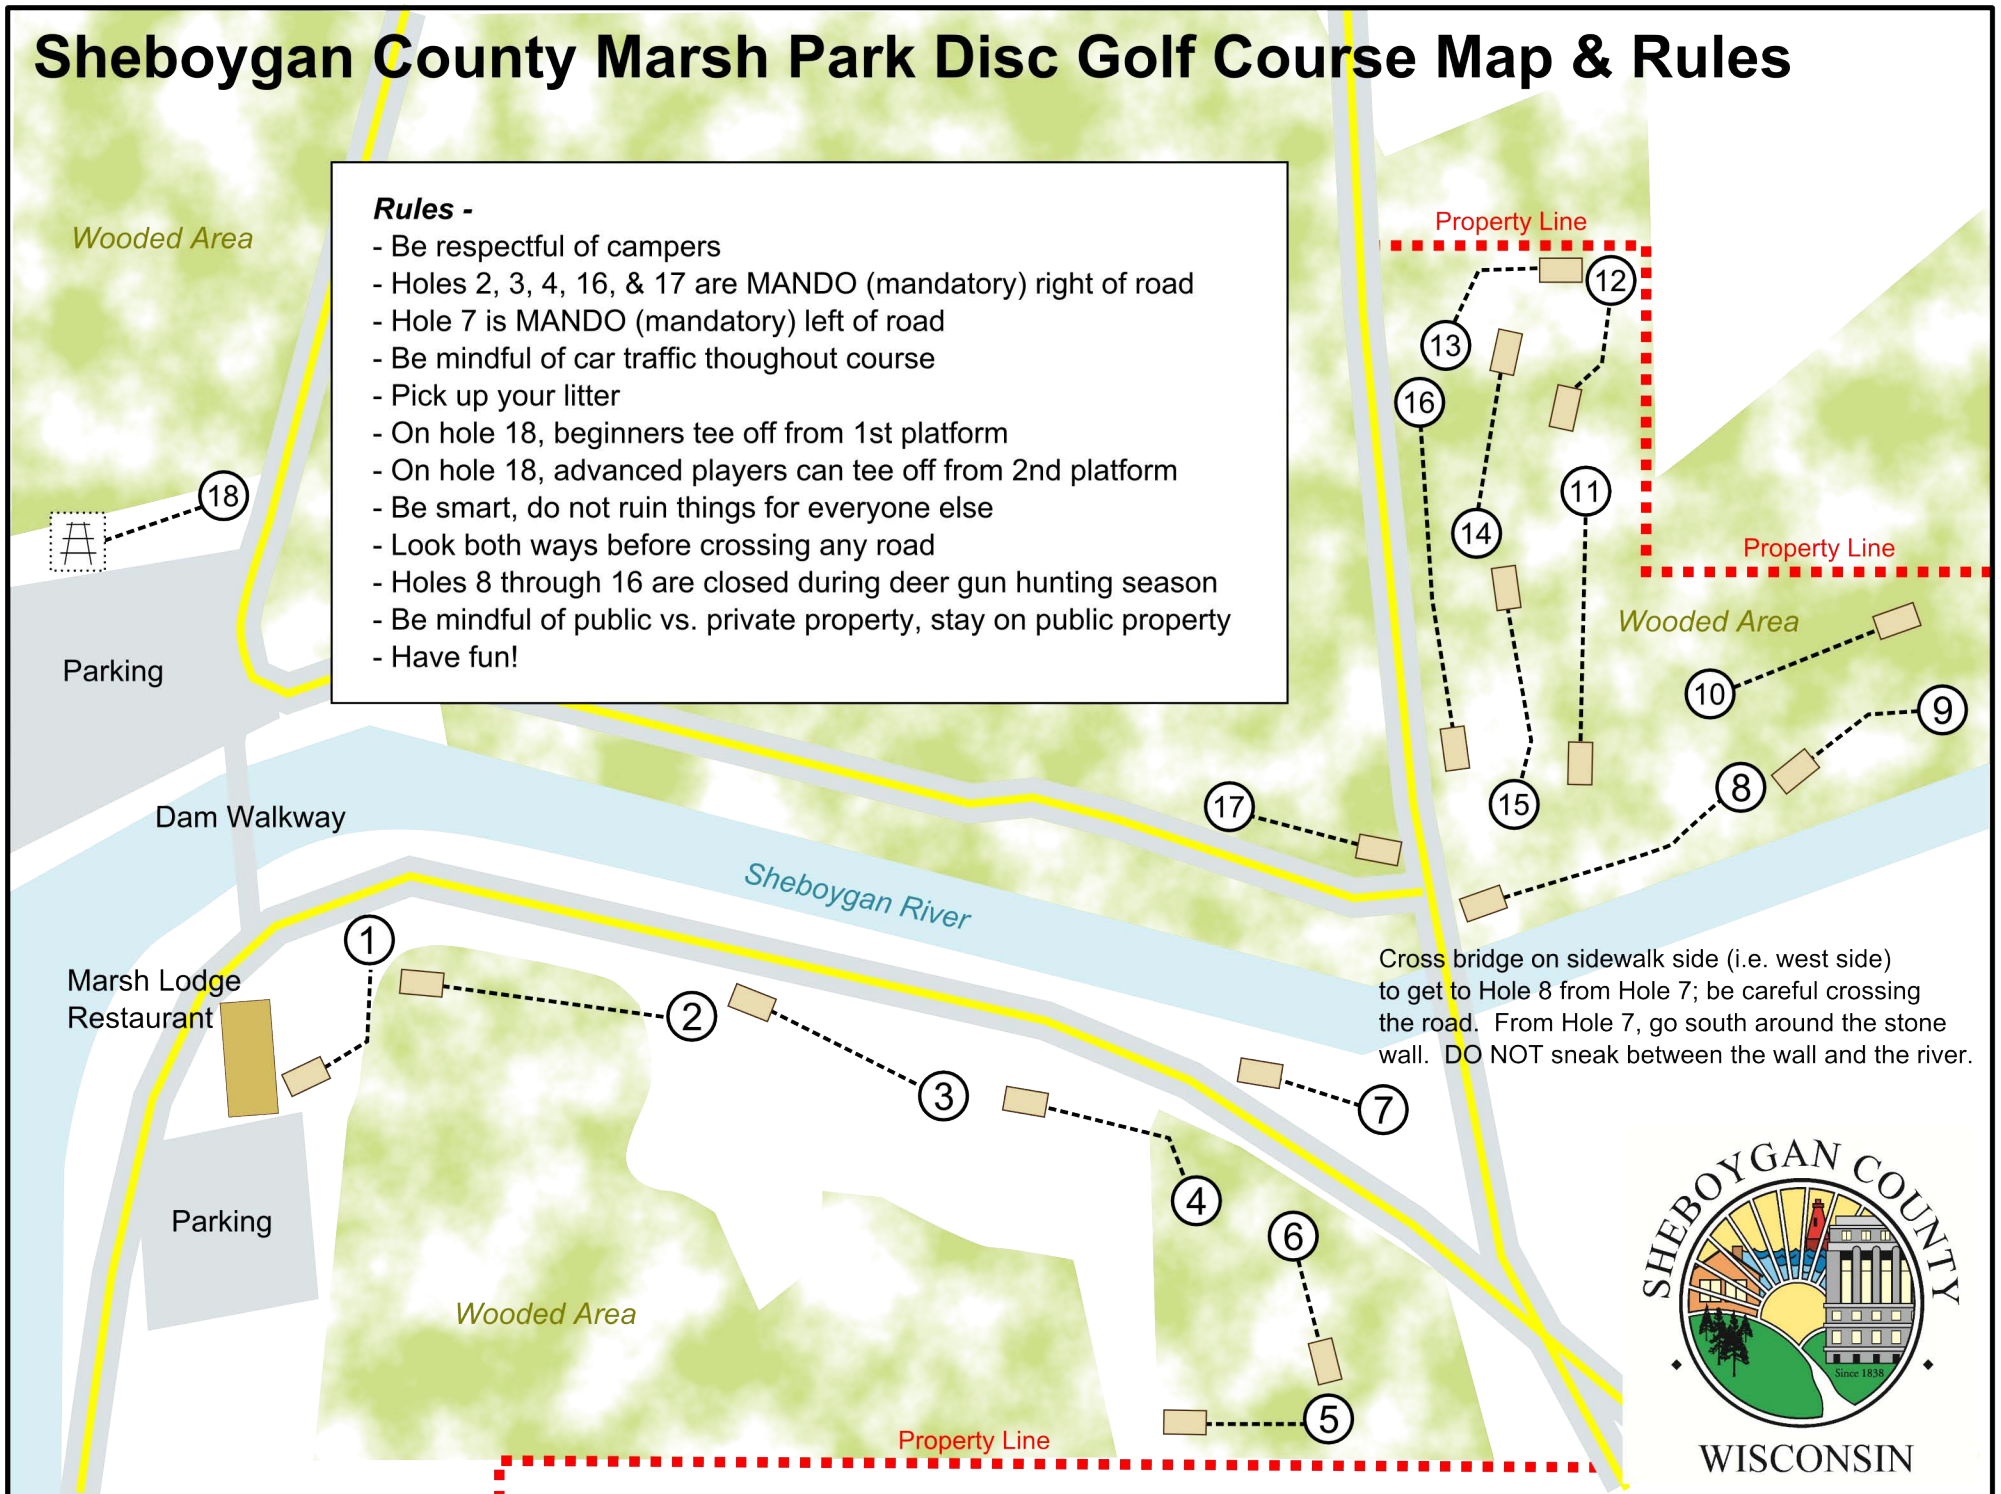

Sheboygan County Marsh Park Disc Golf Course Map & Rules

Rules -

- Be respectful of campers
- Holes 2, 3, 4, 16, & 17 are MANDO (mandatory) right of road
- Hole 7 is MANDO (mandatory) left of road
- Be mindful of car traffic throughout course
- Pick up your litter
- On hole 18, beginners tee off from 1st platform
- On hole 18, advanced players can tee off from 2nd platform
- Be smart, do not ruin things for everyone else
- Look both ways before crossing any road
- Holes 8 through 16 are closed during deer gun hunting season
- Be mindful of public vs. private property, stay on public property
- Have fun!

Cross bridge on sidewalk side (i.e. west side) to get to Hole 8 from Hole 7; be careful crossing the road. From Hole 7, go south around the stone wall. DO NOT sneak between the wall and the river.