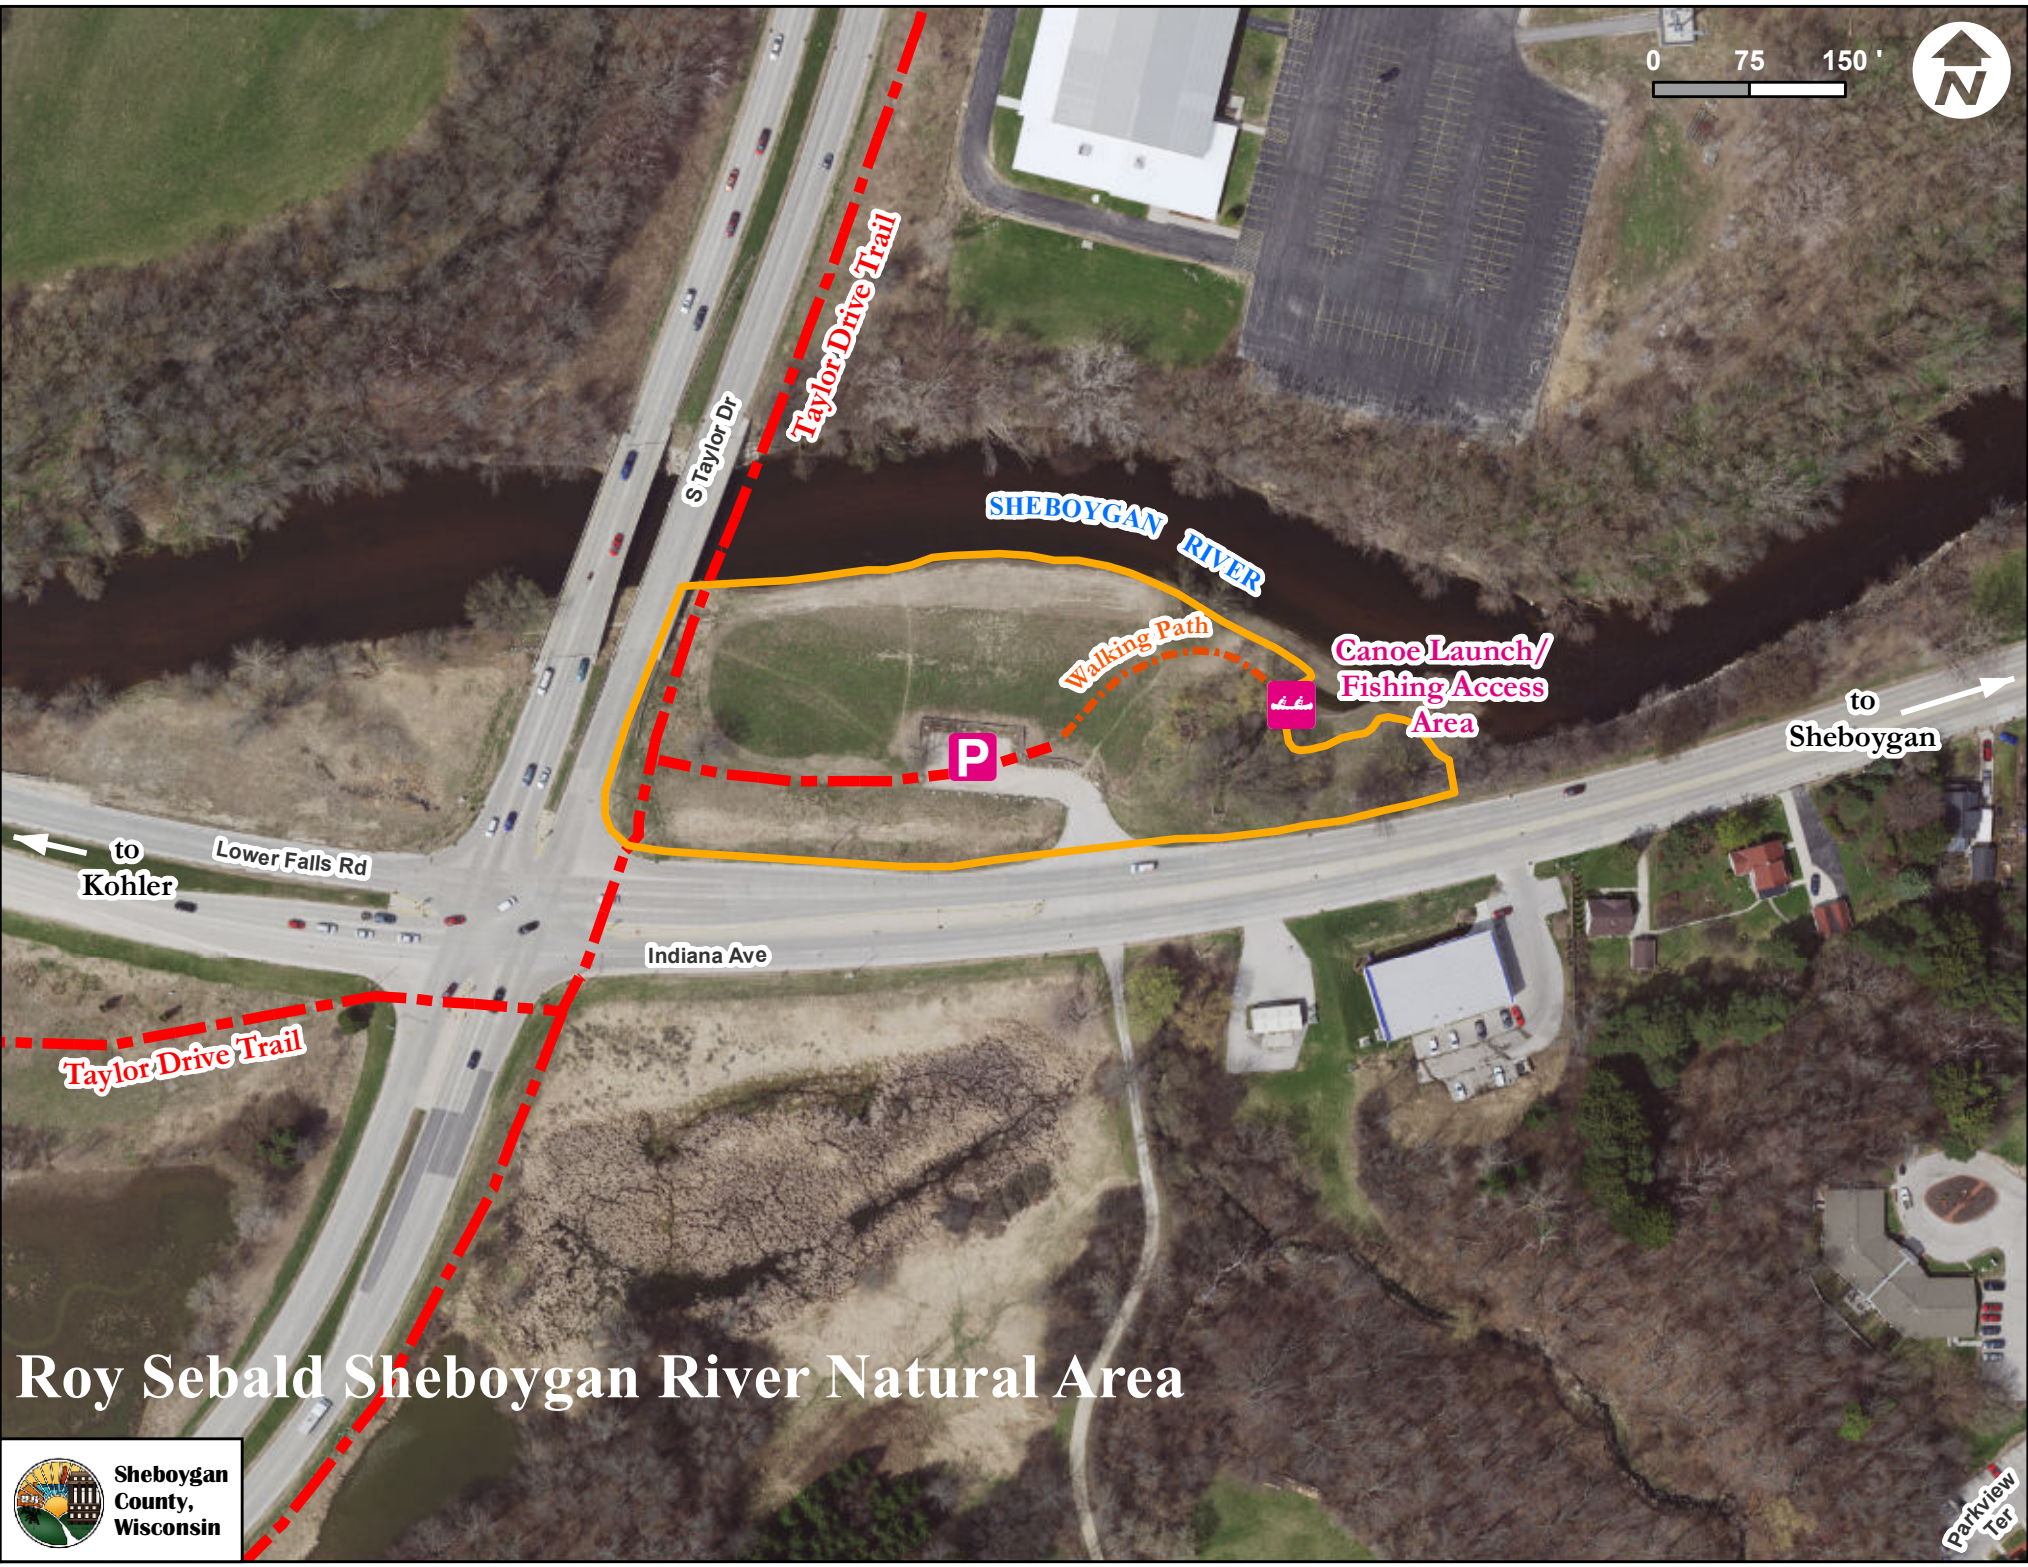

0 75 150'

Roy Sebald Sheboygan River Natural Area

Parkview Ter